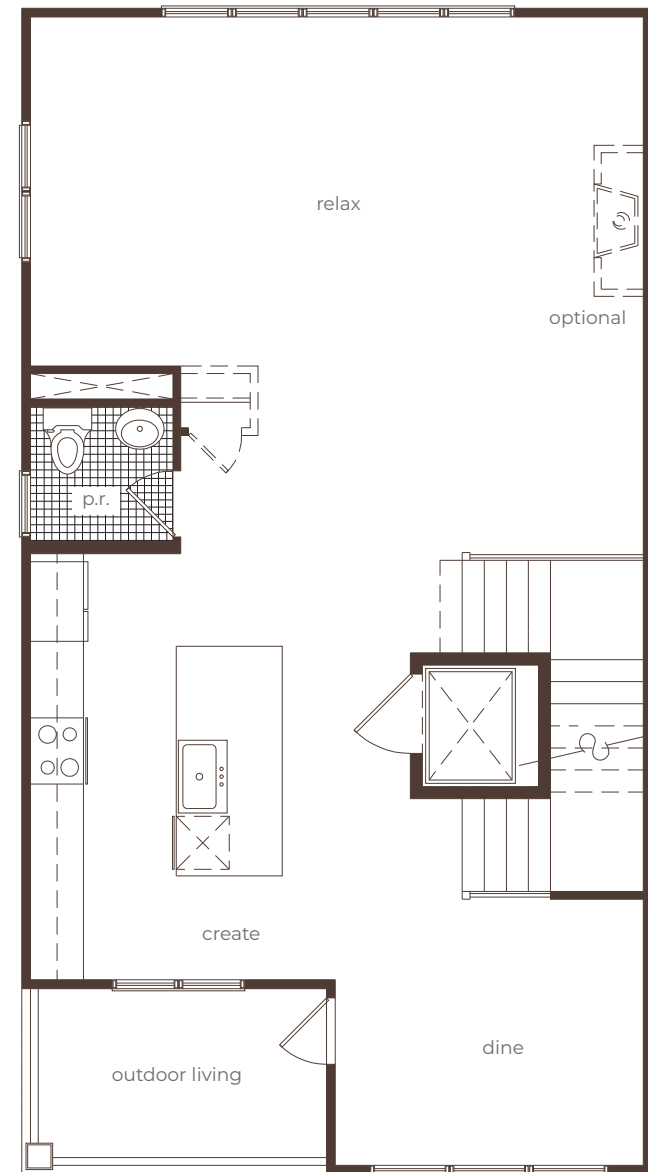

THE CLIFTON
5 BR | 4.5 BA | 2,934 SF | ELEVATOR INCLUDED

1587 Lavista Road | Atlanta, Georgia 30329 | 404.900.9660 | OwnModa.com

Ground Level

Level 1

Level 2

Level 3