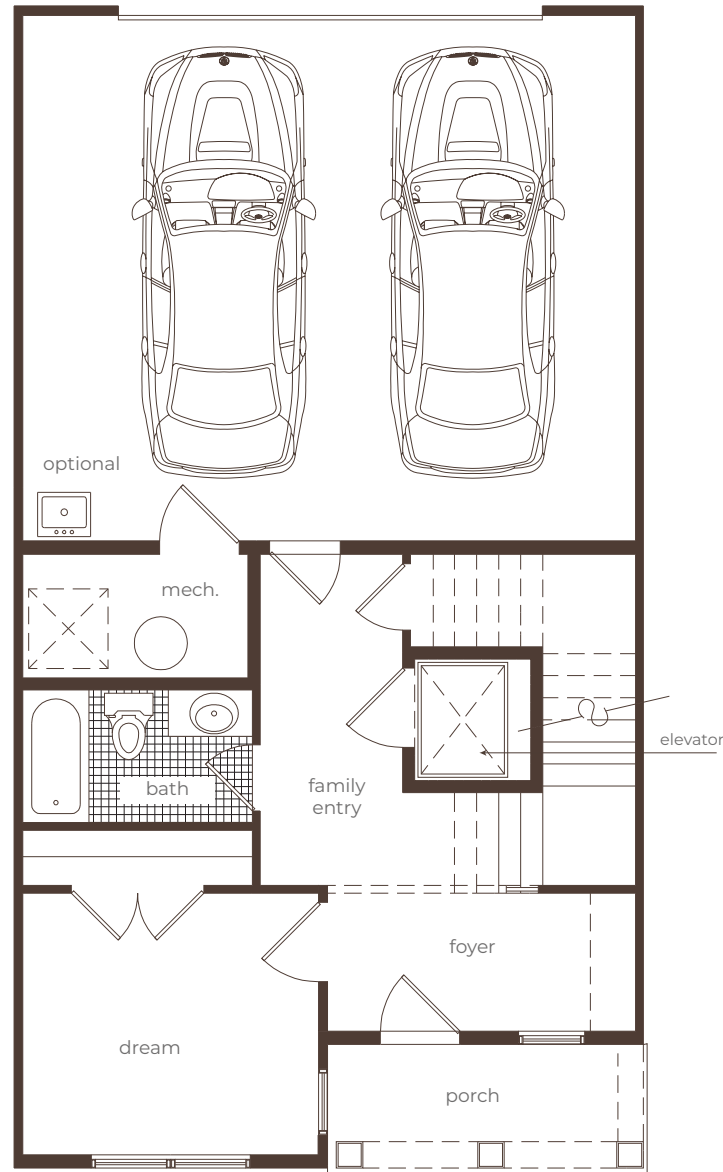

THE CLIFTON
5 BR | 4.5 BA | 2,934 SF | ELEVATOR INCLUDED

1587 Lavista Road | Atlanta, Georgia 30329 | 404.900.9660 | OwnModa.com

Ground Level

Level 1

Level 2

Level 3