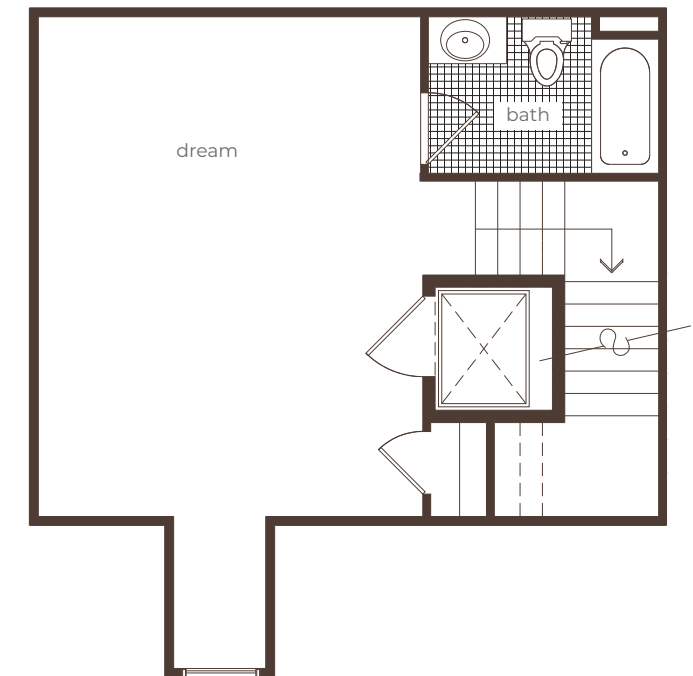

THE CLIFTON
5 BR | 4.5 BA | 2,934 SF | ELEVATOR INCLUDED

1587 Lavista Road | Atlanta, Georgia 30329 | 404.900.9660 | OwnModa.com

Ground Level

Level 1

Level 2

Level 3