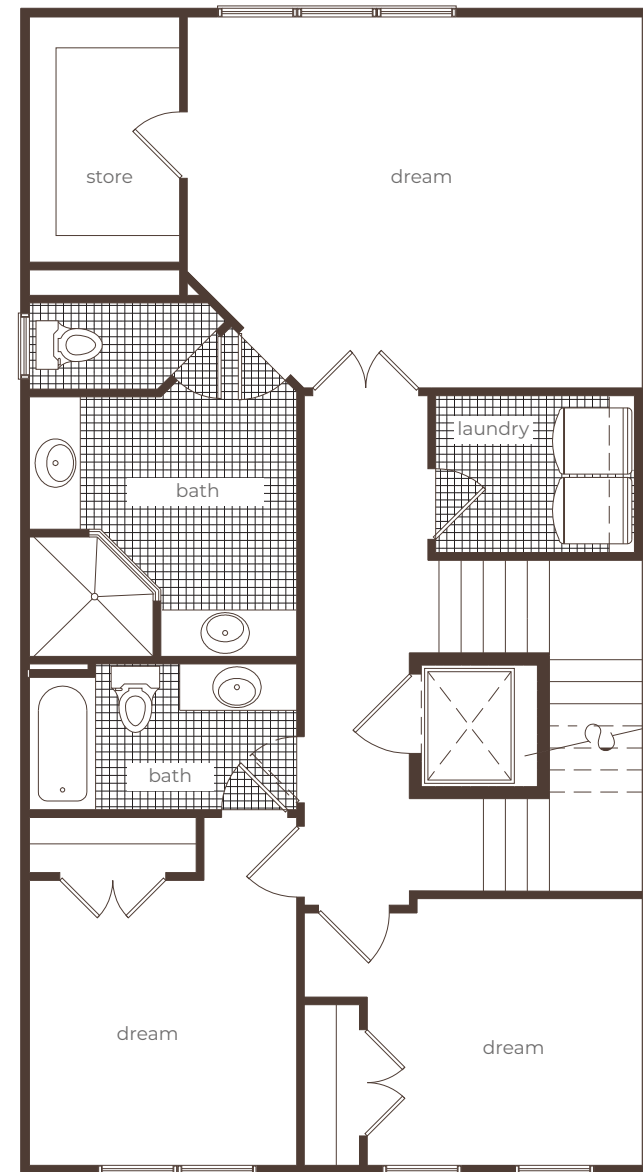

THE CLIFTON
5 BR | 4.5 BA | 2,934 SF | ELEVATOR INCLUDED

1587 Lavista Road | Atlanta, Georgia 30329 | 404.900.9660 | OwnModa.com

Ground Level

Level 1

Level 2

Level 3