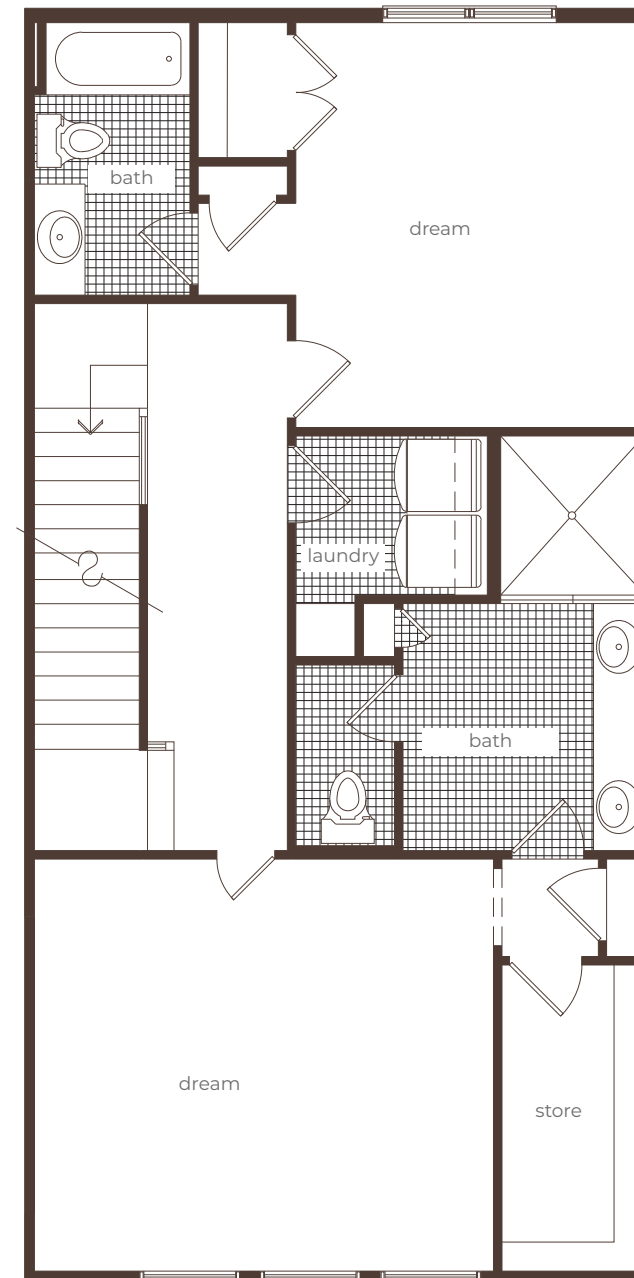

THE SHERIDAN
4 BR | 4.5 BA | 2,783 SF

1587 Lavista Road | Atlanta, Georgia 30329 | 404.900.9660 | OwnModa.com

Ground Level

Level 1

Level 2

Level 3