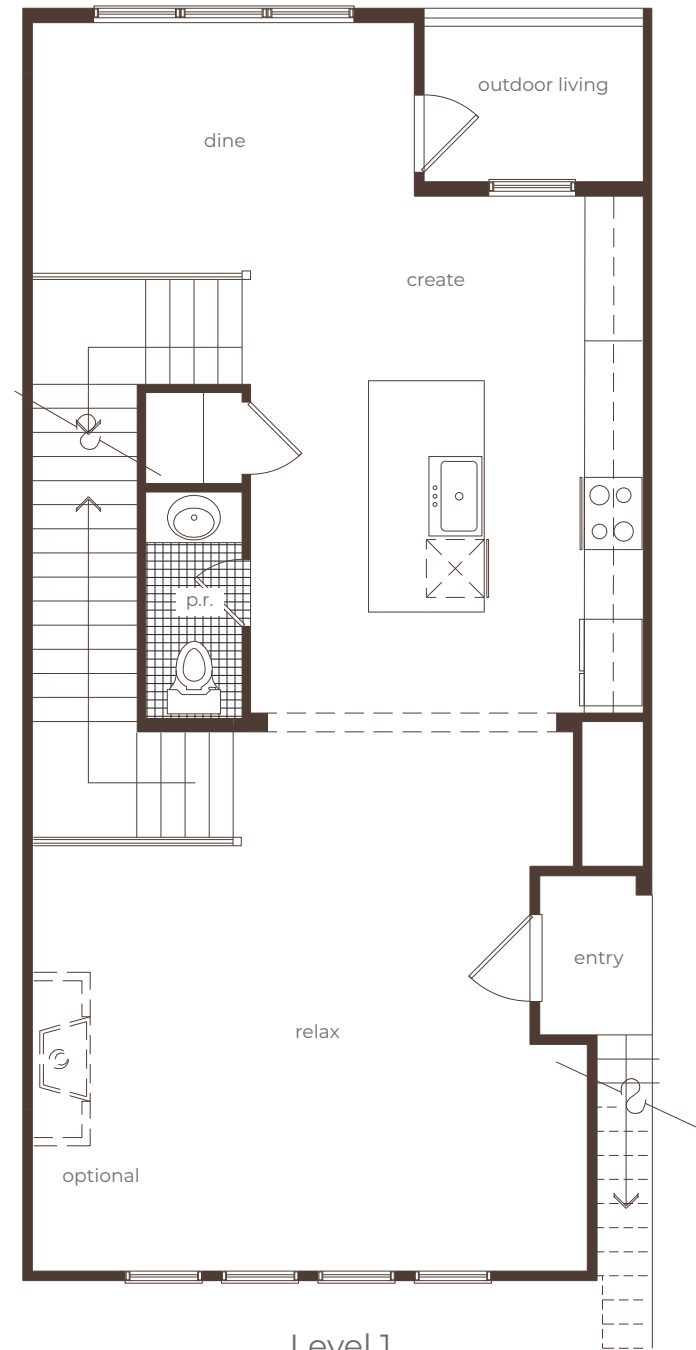

THE SHERIDAN
4 BR | 4.5 BA | 2,783 SF

1587 Lavista Road | Atlanta, Georgia 30329 | 404.900.9660 | OwnModa.com

Ground Level

Level 1

Level 2

Level 3