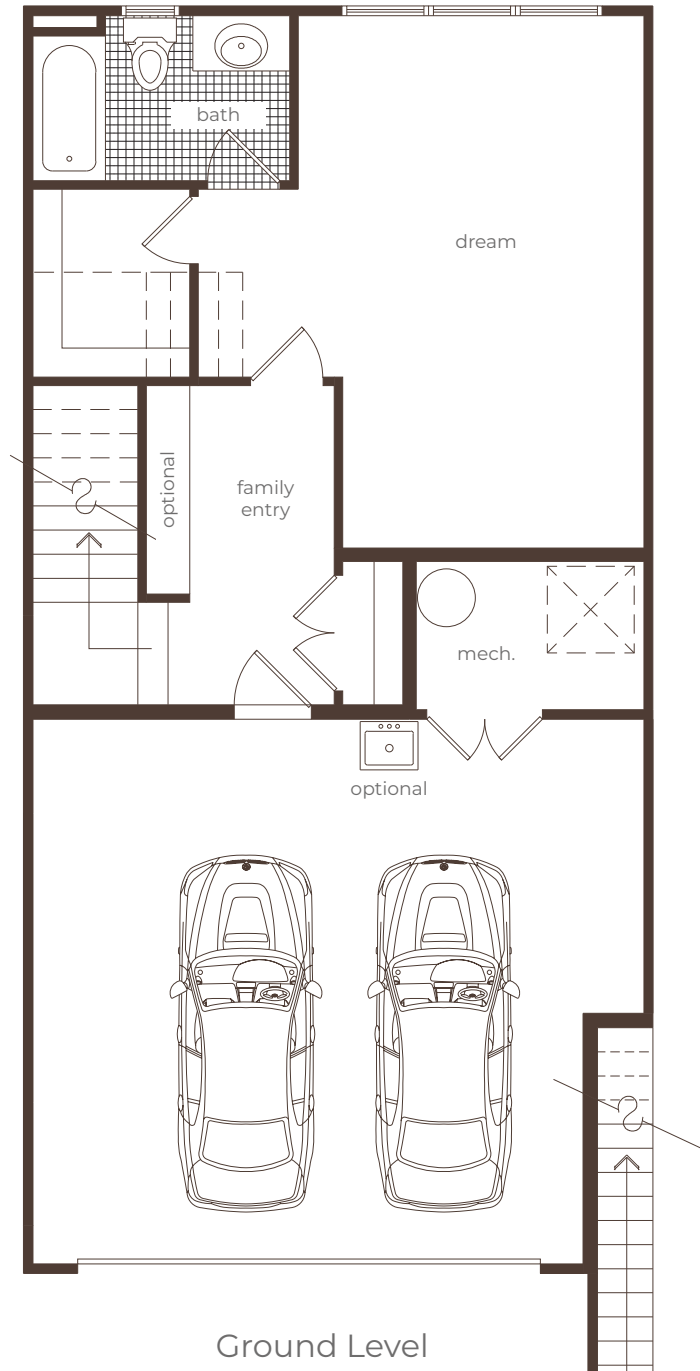

THE SHERIDAN
4 BR | 4.5 BA | 2,783 SF

1587 Lavista Road | Atlanta, Georgia 30329 | 404.900.9660 | OwnModa.com

Ground Level

Level 1

Level 2

Level 3