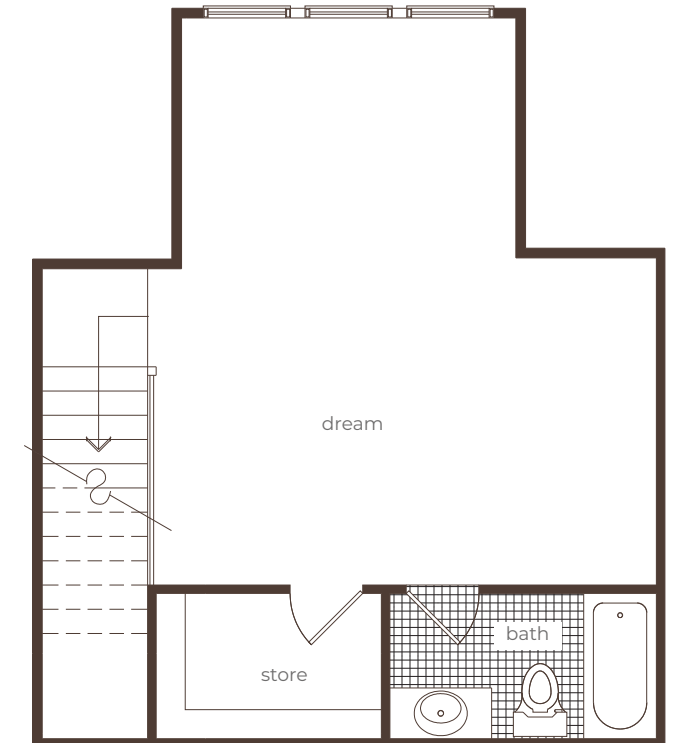

THE SHERIDAN
4 BR | 4.5 BA | 2,783 SF

1587 Lavista Road | Atlanta, Georgia 30329 | 404.900.9660 | OwnModa.com

Ground Level

Level 1

Level 2

Level 3